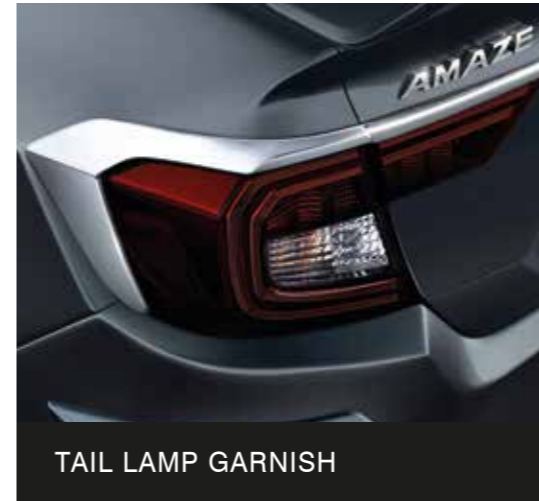

HONDA
The Power of Dreams

AMAZE
JEETE HAIN
SHAAAN SE

Genuine Accessories for Amaze

DISTINCT STYLE UNMATCHED FLAIR

New attitude, fresh confidence. Prepare to stun the world.

TRUNK SPOILER WITH LED

WINDOW CHROME MOULDING

DOOR VISOR

TRUNK SPOILER

DOOR VISOR WITH CHROME

TAIL LAMP GARNISH

FOG LAMPS (HALOGEN)

DOOR MIRROR GARNISH

DOOR LOWER GARNISH

BODY SIDE MOULDING